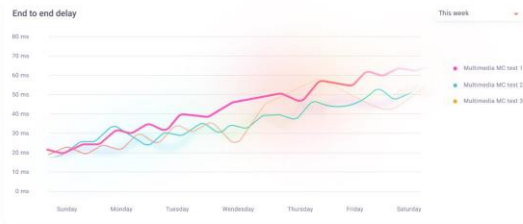

Elegant Interface

Indulge in an elegant and intuitive user interface, designed for seamless navigation and optimal user experience

CONTACT US!

For further inquiries or to get started with 5G-EPICENTRE, please feel free to reach out to our team.

www.5gepicentre.eu

5G EPICENTRE Project

5Epicentre

5G-EPICENTRE Project